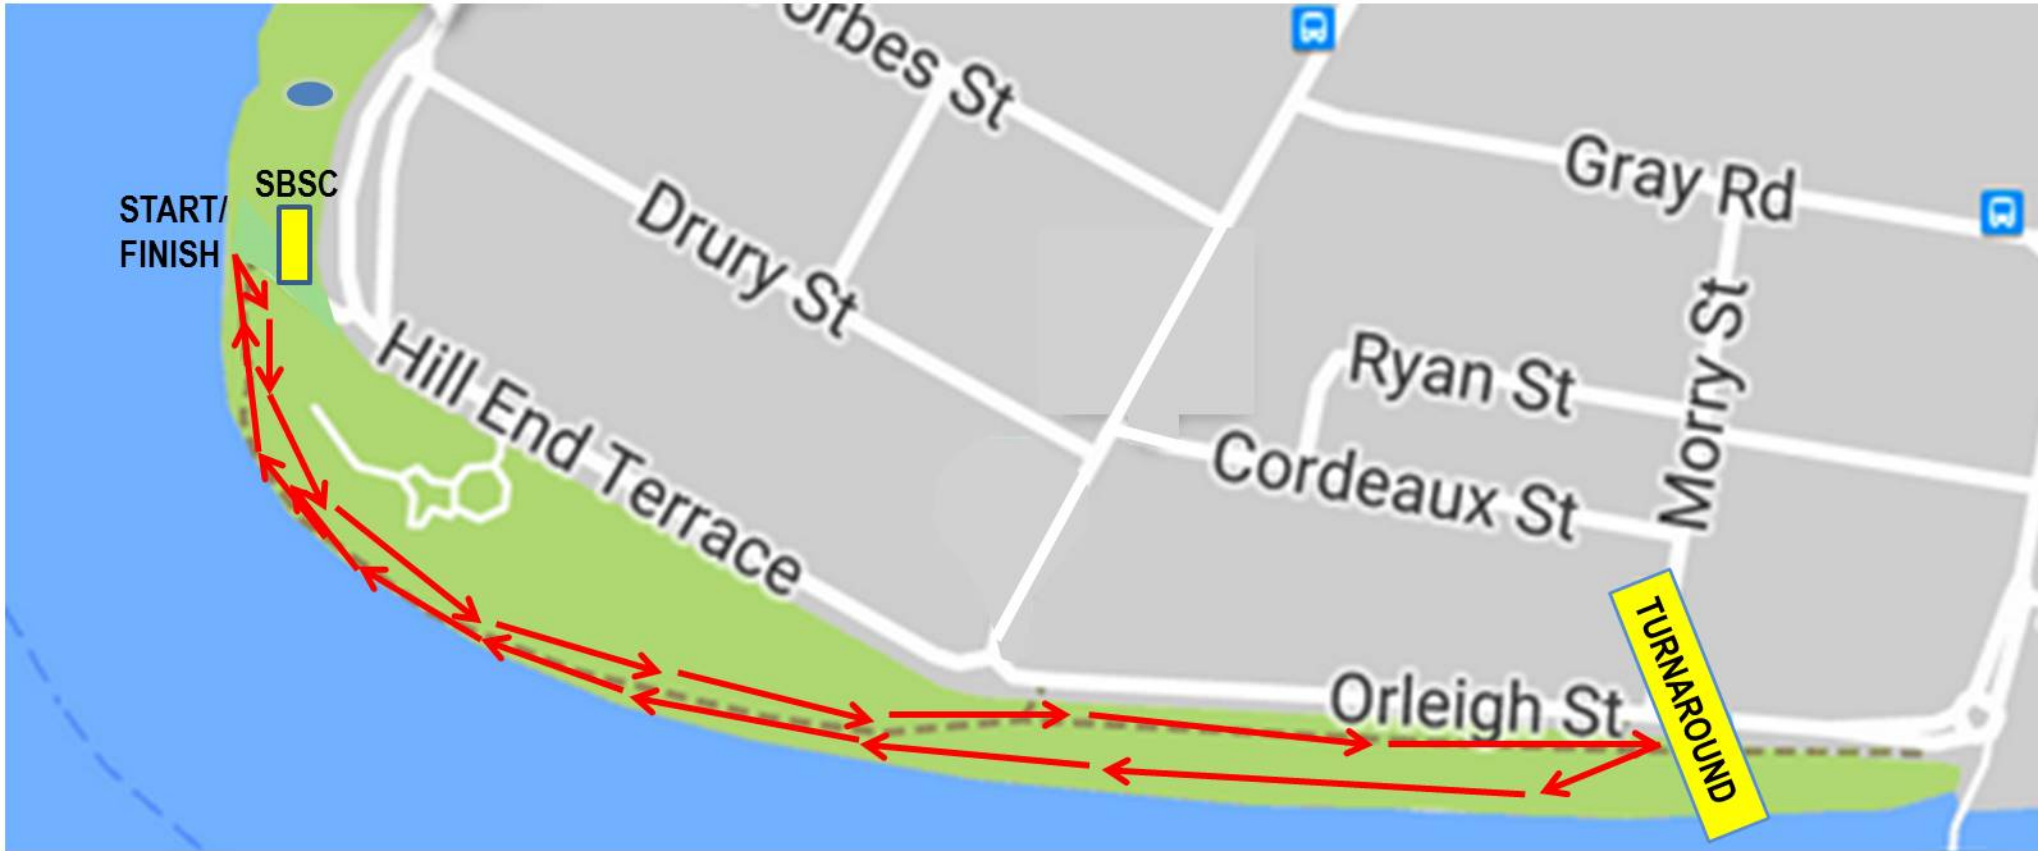

BRRC 3 x 4.5k RELAY

- Start on grassy area below and behind the SBSC
- Run along the concrete path to the turnaround point 750m from start, before bus stop near ferry terminal
- Turn around and return along riverbank to the start/finish
- Repeat the circuit 3 times for a total of 4.5ks
- Tag next team runner when 4.5ks have been completed